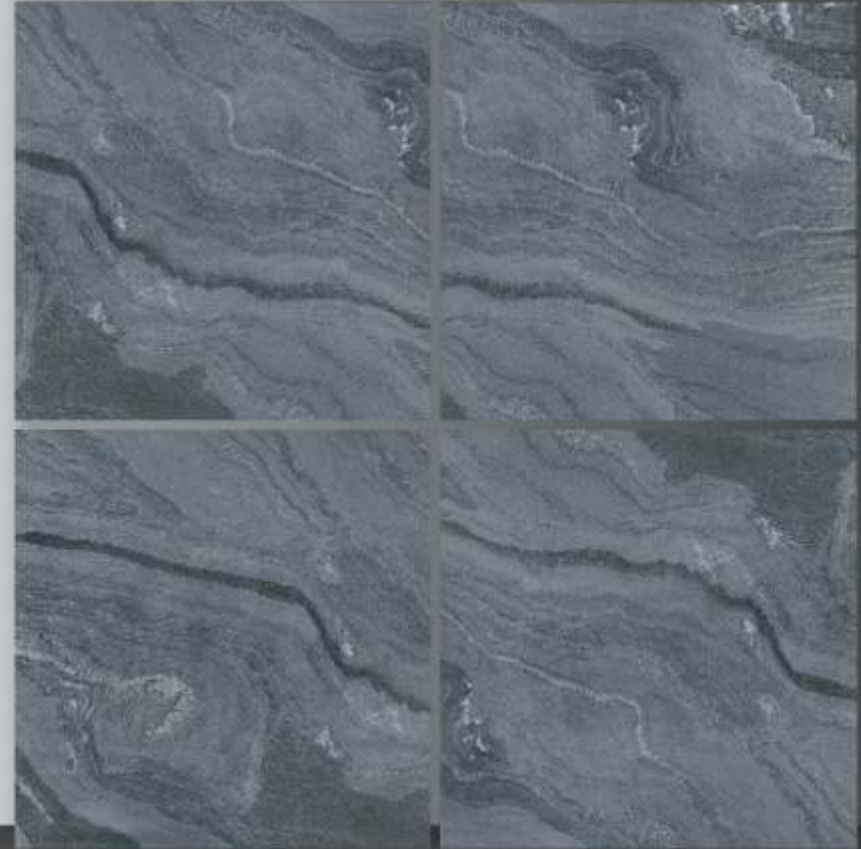

FOSSIOIL BROWN

SUGAR FINISH

600 X 600 MM

FOSSIOIL IVORY

SUGAR FINISH

600 X 600 MM

FOSSIOIL LIGHT

SUGAR FINISH

600 X 600 MM

HILL CREEK BROWN

SUGAR FINISH

600 X 600 MM

HILL CREEK GREY

SUGAR FINISH

600 X 600 MM

SUGAR FINISH