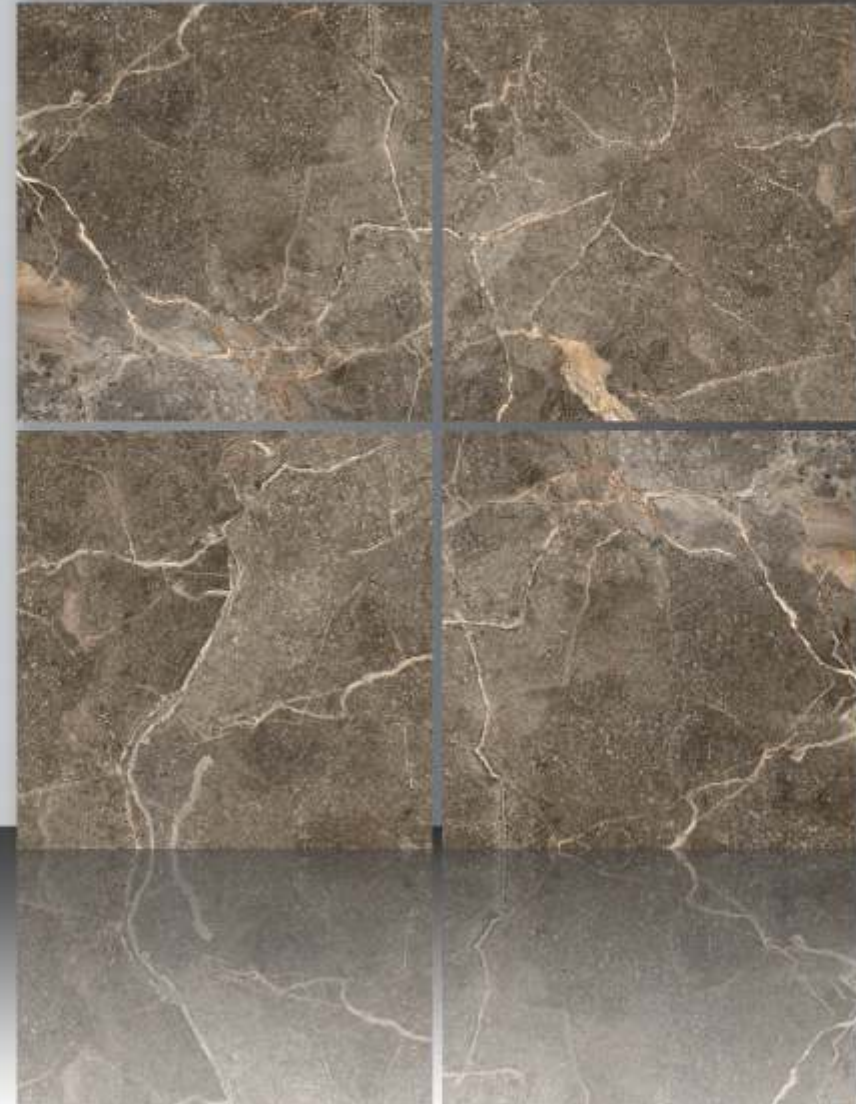

FOSSIOIL BROWN

SUGAR FINISH

600 X 600 MM

FOSSIOIL IVORY

SUGAR FINISH

600 X 600 MM

FOSSIOIL LIGHT

SUGAR FINISH

600 X 600 MM

HILL CREEK BROWN

SUGAR FINISH

600 X 600 MM

HILL CREEK GREY

SUGAR FINISH

600 X 600 MM

SUGAR FINISH